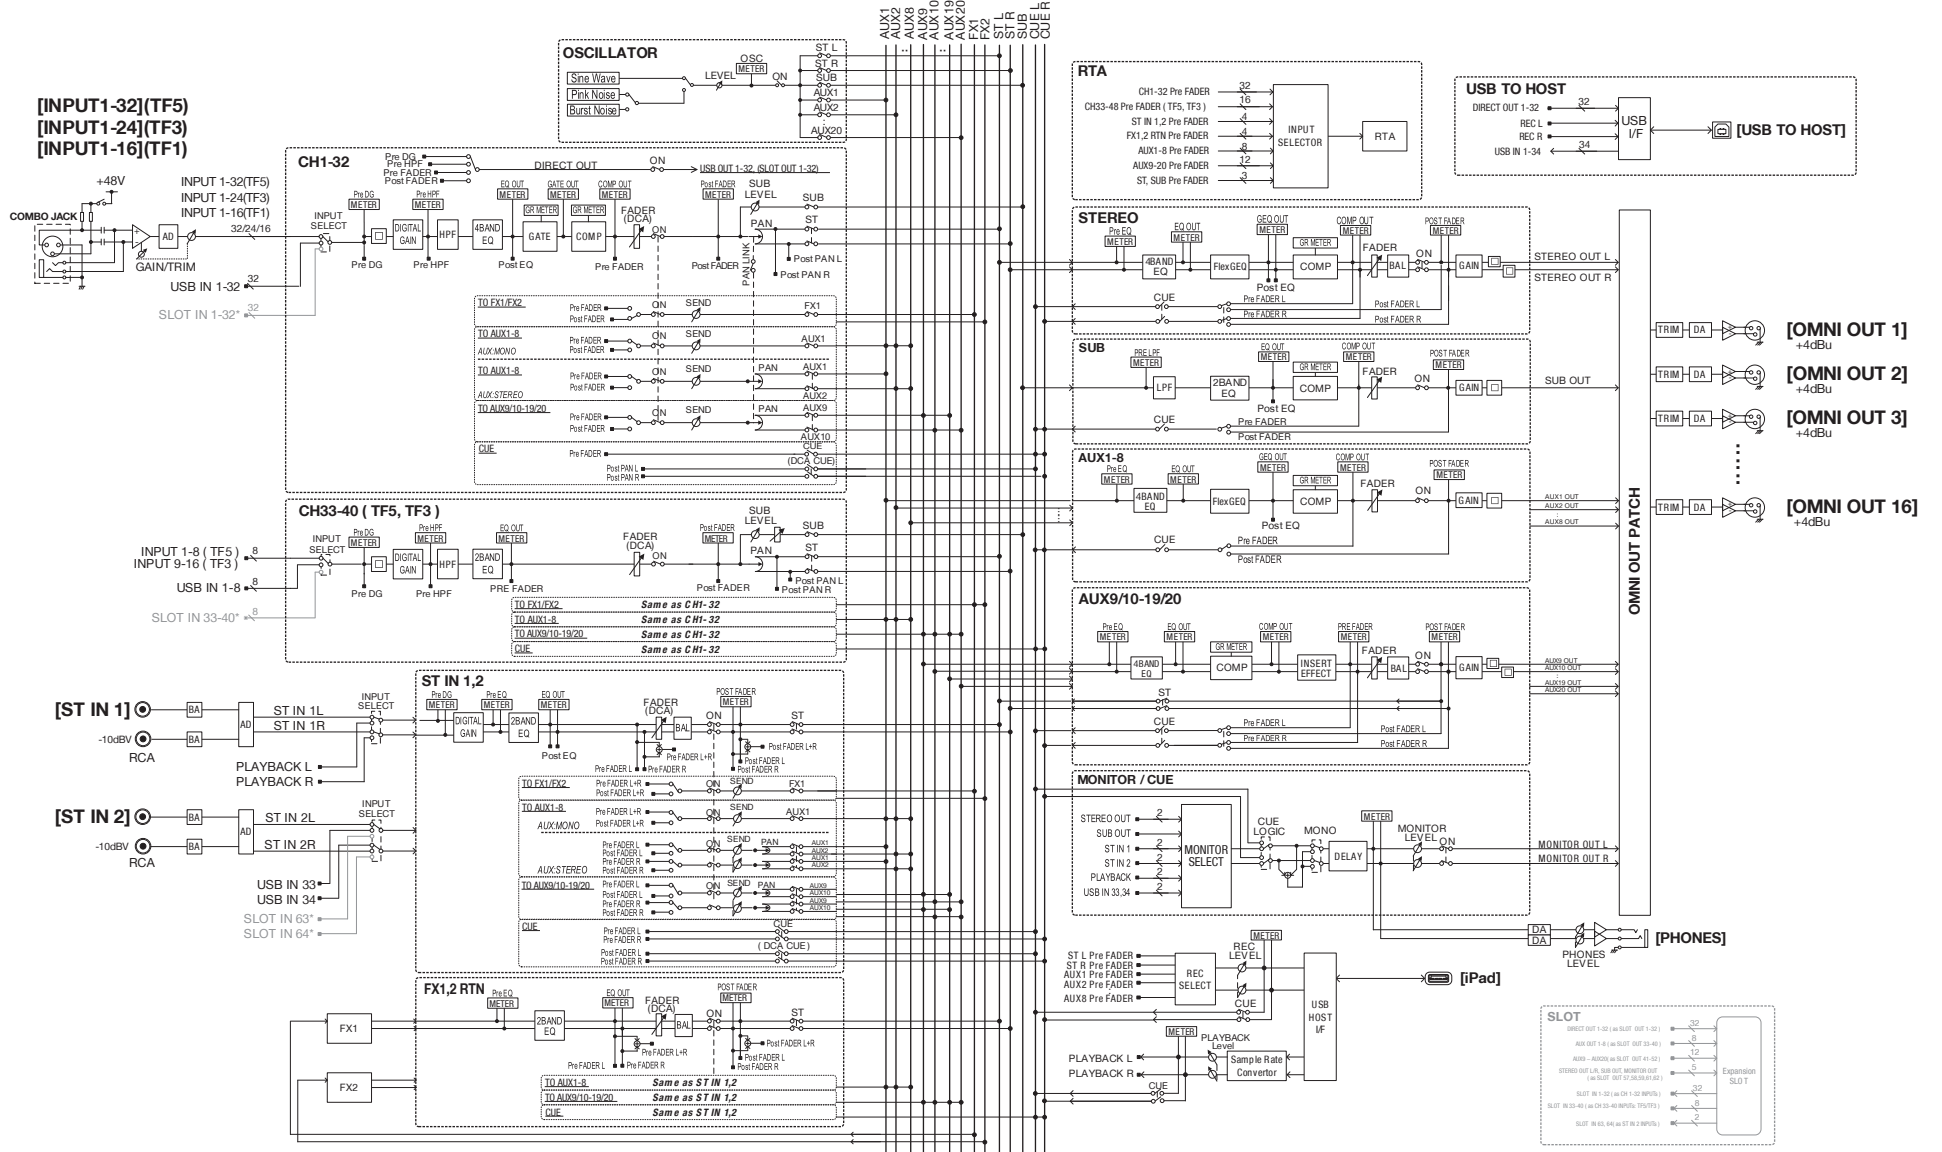

# Block Diagram

\* SLOT will be available with firmware update