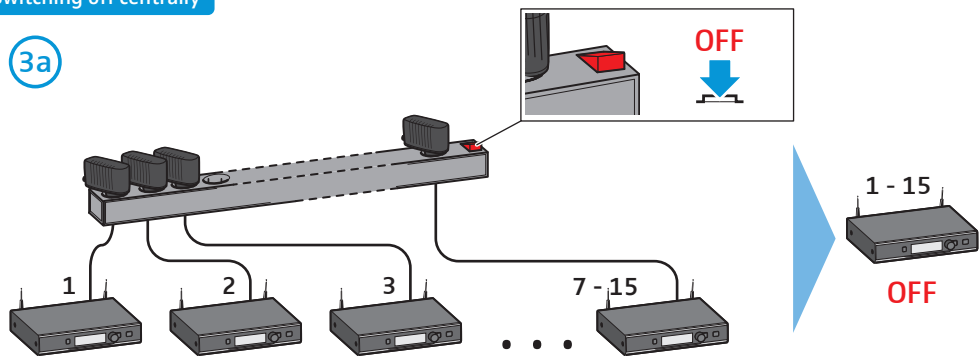

Initial setup

1a

≥ 10 s

1b

≥ 2 min

1c

Switching off individually

2a

Restarting

Initial Setup 1a - 1c

2b

Switching off centrally

3a

Restarting

3b