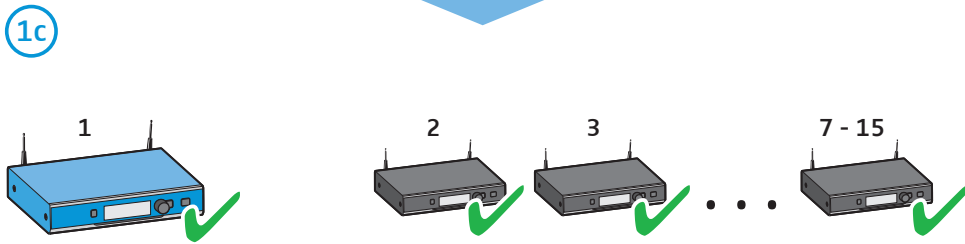

Initial setup

1a

≥ 10 s

1b

≥ 2 min

1c

Switching off individually

2a

Restarting

Initial Setup 1a - 1c

2b

Switching off centrally

3a

Restarting

3b