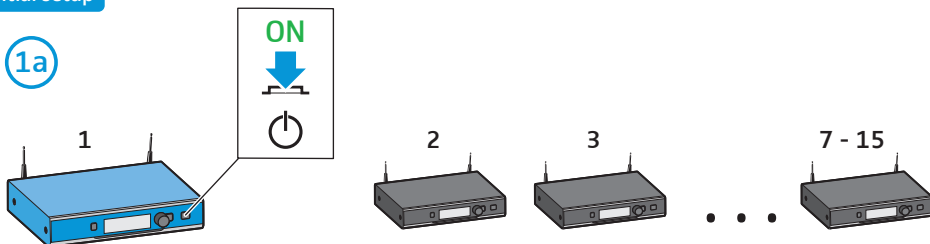

Initial setup

1a

≥ 10 s

1b

≥ 2 min

1c

Switching off individually

2a

Restarting

Initial Setup 1a - 1c

2b

Switching off centrally

3a

Restarting

3b