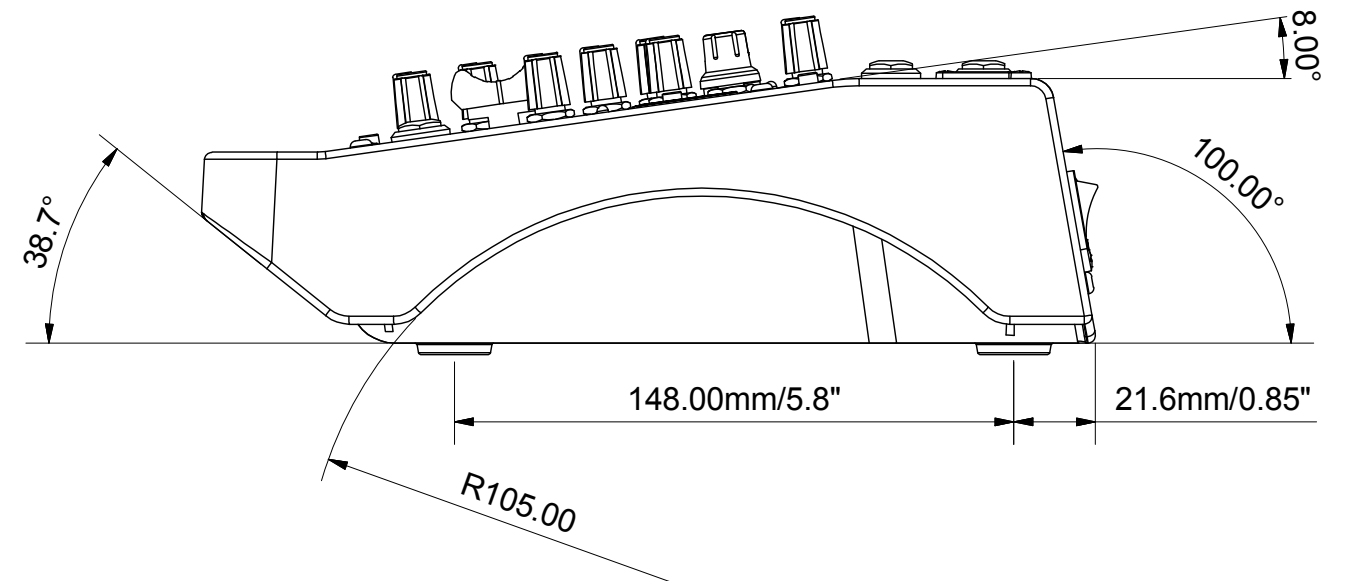

Zed 6FX - Without box

Width - 249mm/9.8"
 Depth - 236.4mm/9.3"
 Height - 88.9mm/3.5"
 Weight - 1.36kg/3lbs

Zed 6FX - With box

Width - 364mm/14.3"
 Depth - 291mm/11.5"
 Height - 138mm/5.4"
 Weight - 2kg/4.4lbs