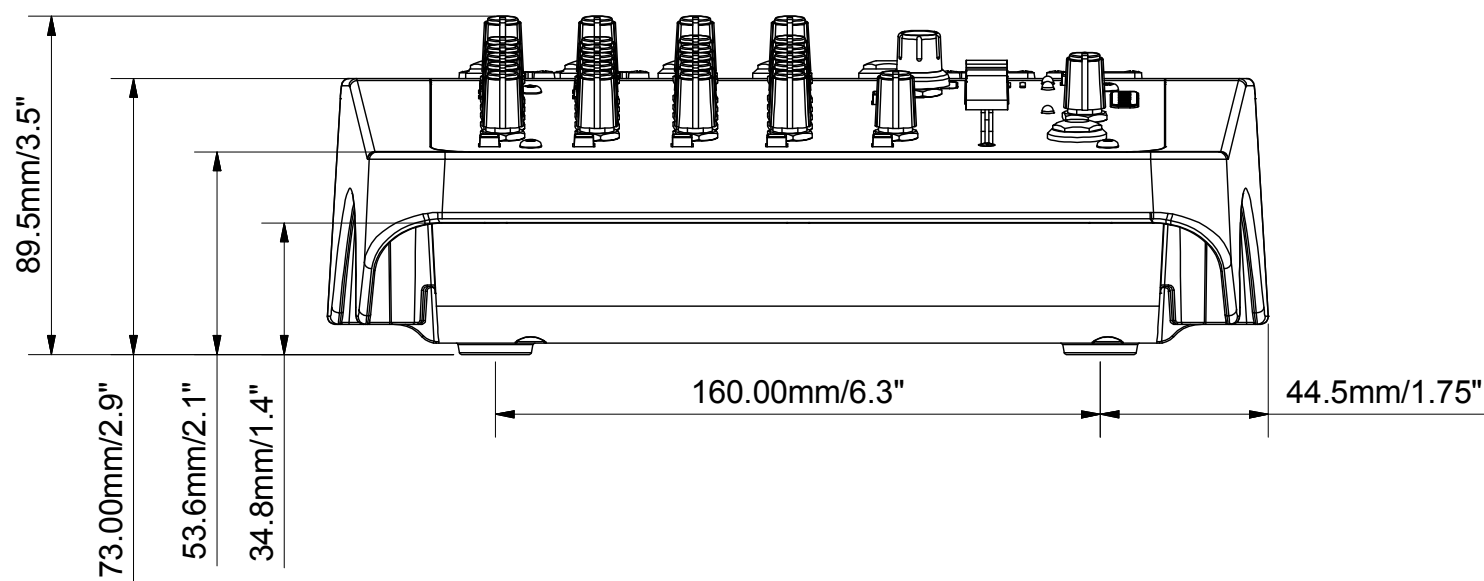

Zed 6FX - Without box

Width - 249mm/9.8"
 Depth - 236.4mm/9.3"
 Height - 88.9mm/3.5"
 Weight - 1.36kg/3lbs

Zed 6FX - With box

Width - 364mm/14.3"
 Depth - 291mm/11.5"
 Height - 138mm/5.4"
 Weight - 2kg/4.4lbs

TOLERANCES U O S:
 GENERAL ± 0.25 HOLE CENTRES ± 0.10
 HOLE SIZES ± 0.05 ANGULAR DIMS ± 0.50°

FINISH:

DRAWING

Main ASSY

UNIT

Zed 6FX

PART

No 007-167